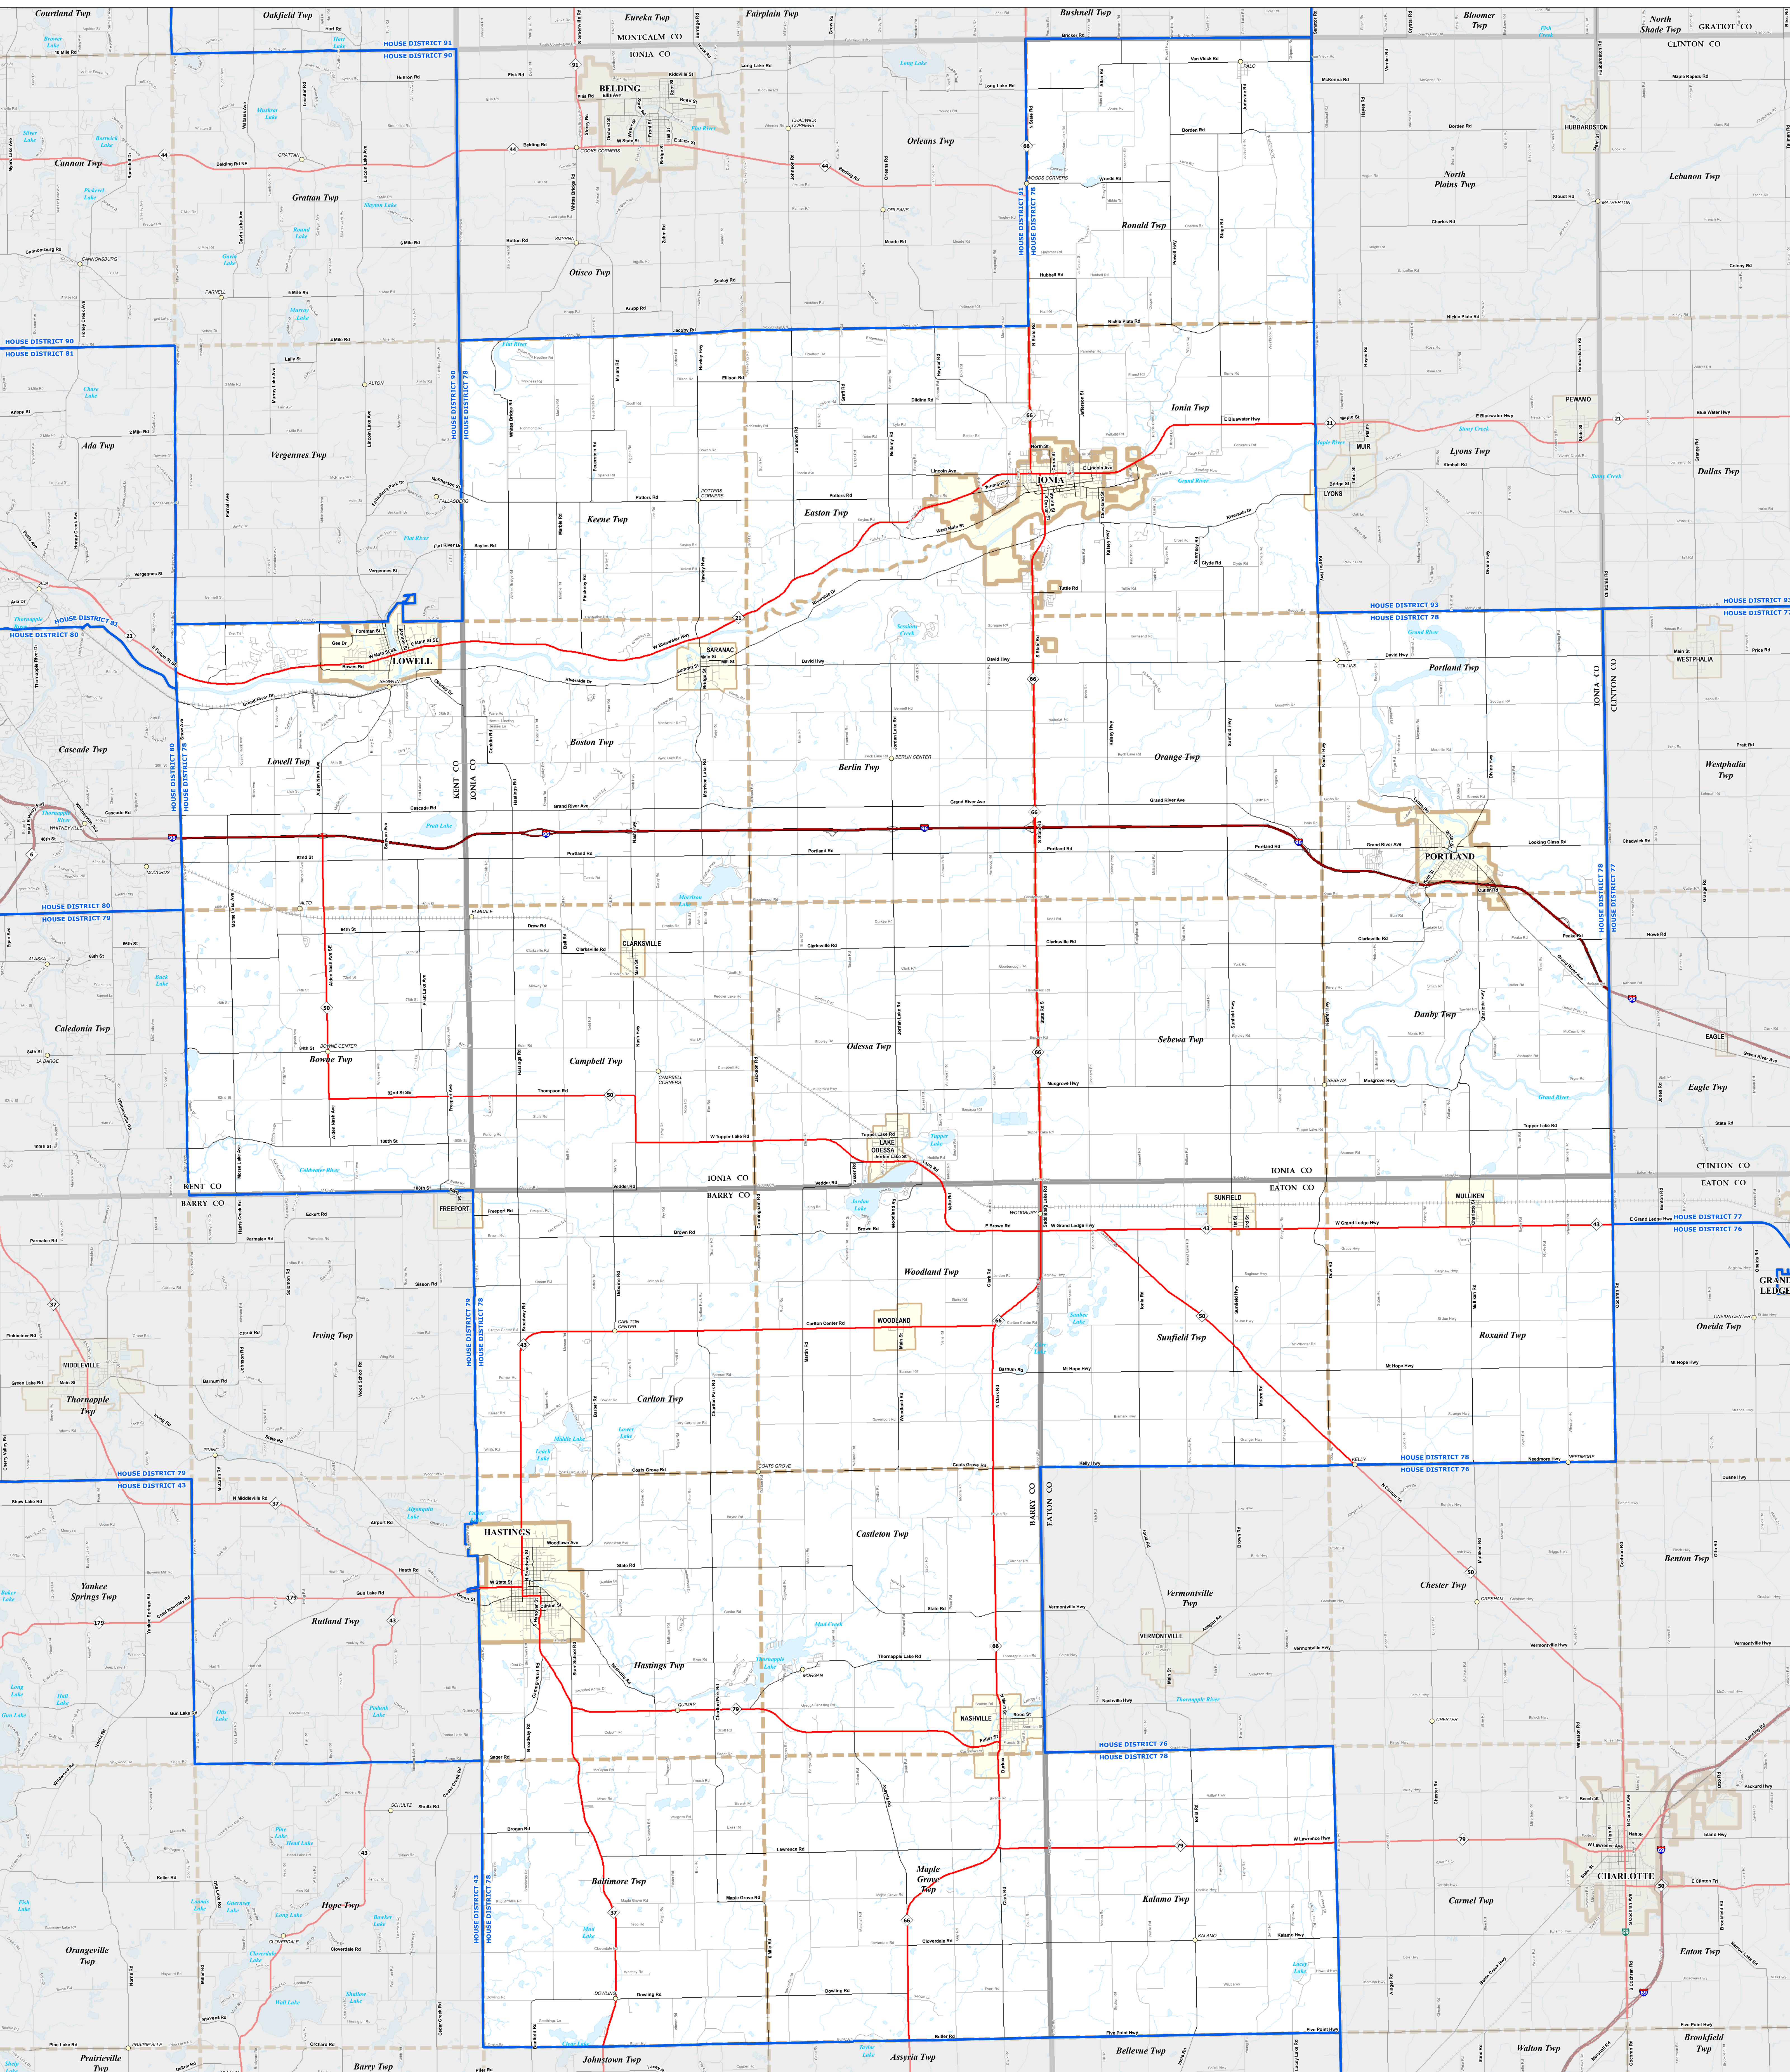

MICHIGAN STATE HOUSE DISTRICT 78

2021 Apportionment Plan

Legend

- House District
- Township
- Freeway
- Railroad
- City
- County
- Highway
- Water Feature
- Village
- State
- Primary Road
- River, Stream, or Drain
- Unincorporated Place
- Local Road